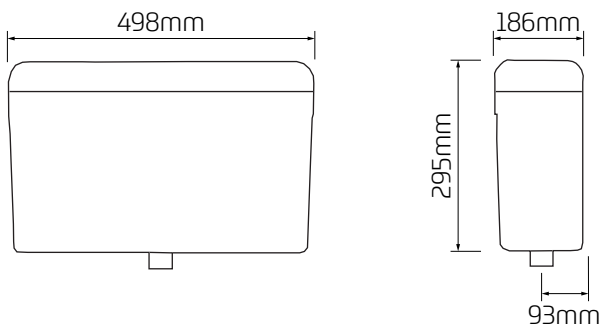

Dimensional Data

Technical Data

Material	High Impact Polystyrene (PS)
Inlet	Petcock
Outlet	Dudley Auto Syphon
Flush Volume	4.5 Litre, 9 Litre, 13.5 Litre